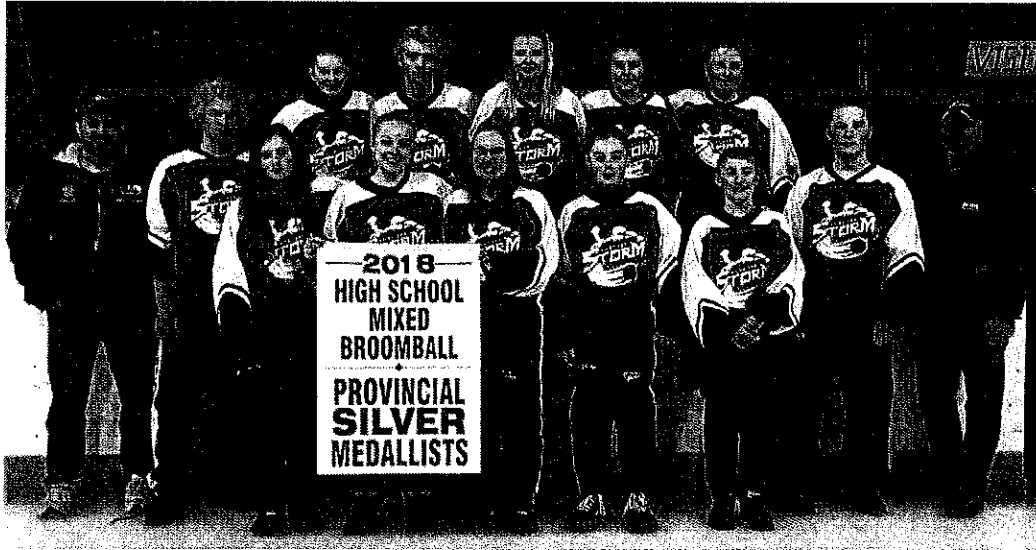

2018
HIGH SCHOOL
MIXED
BROOMBALL
PROVINCIAL
SILVER
MEDALLISTS

On Monday, Feb. 19,
Norgate Storm played in the
2018 High School Mixed
Broomball Provincials in St.
Claude and won Silver!

Some of the players will be
competing in the Team
Manitoba Mens and
Womens Juvenile Teams in
the Canadian Nationals in
Owen Sound, Ontario this
April.

Pictured L-R: Back Row: Paige Kopytko, Hunter Glover, Avery Grudeski, Raelynn Caumartin, Sheldon Mutch
Front: Coach Murray Kopytko, Wade Kopytko, Remy Buchanan, Kelsey Mutch, Tara Lynn Caumartin, Ryan
Benson, Jeff Gilmore, Shayne Shura Froese & Coach Kirk Mutch

**ADVERTISE
WITH
US**

$30 for Full Page, $15 for Half Page

$10 for Quarter Page,

$5 for Classified Ad

Add $5 for Color

Advertising Deadline: The 15th of Each Month - Publication Date: Last Friday of Each Month

To Advertise Contact the McCreary Recreation Office: 436 Second Avenue, Box 317

McCreary, Manitoba R0J 1B0 Telephone: 204-835-2673 Email: mcrec@mts.net